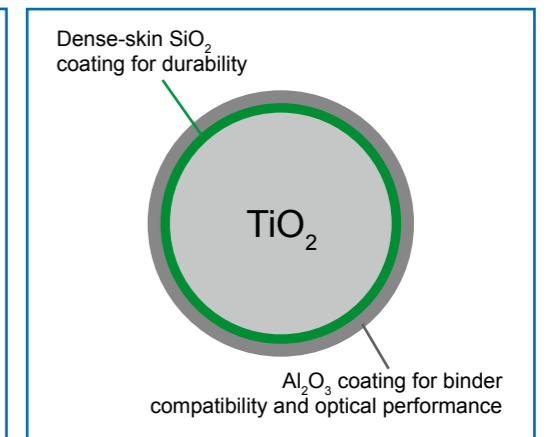

KRONOS[®]

KRONOS 2360

Brilliant forever

KRONOS 2360 is a TiO₂ pigment that is designed for the latest and most demanding industrial coatings. It was specifically developed for use in high-performance coatings. The pigment is produced by the chloride process and combines the selected advantages of our other time-proven KRONOS products.

Figure 2 illustrates that KRONOS 2360 is produced by the latest and most modern surface treatment technology, based on the "Dense Skin" process.

Key attributes

◆ **Maximum weather resistance**

Thanks to its thin but very compact silica surface treatment, which completely surrounds a stabilized chloride-base TiO₂ core, this premium pigment demonstrates its strength in an outstanding weathering performance and also shows high color stability.

◆ **Excellent yield**

Compared to other highly weather-resistant pigments, KRONOS 2360 offers higher hiding power and tinting strength in both solvent-based and water-borne coating systems.

◆ **Extremely good dispersibility**

Fig. 1: Gloss retention under artificial weathering conditions

Fig. 2: Schematic diagram of the dense-skin design of KRONOS 2360

Fig. 3: Comparison: Gloss retention of various dense-skin pigments

Fig. 4: Grindometer values of solvent-borne industrial coatings