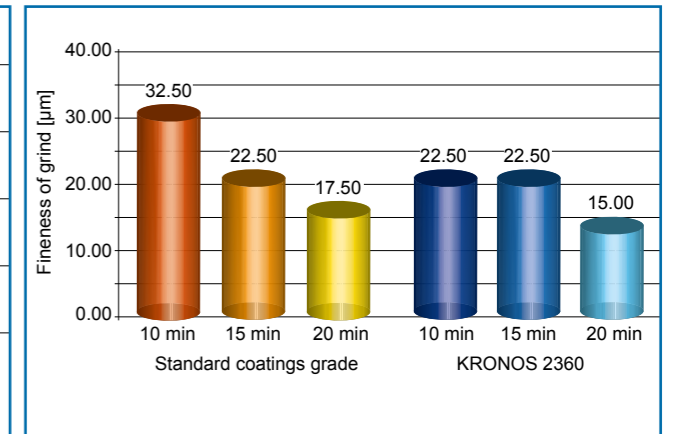

Fig. 1: Gloss retention under artificial weathering conditions

Fig. 2: Schematic diagram of the dense-skin design of KRONOS 2360

Fig. 3: Comparison: Gloss retention of various dense-skin pigments

Fig. 4: Grindometer values of solvent-borne industrial coatings