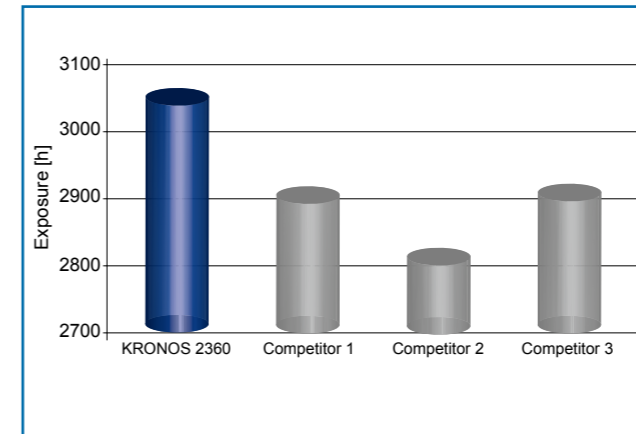

Fig. 1: Gloss retention under artificial weathering conditions

Fig. 2: Schematic diagram of the dense-skin design of KRONOS 2360

Fig. 3: Comparison: Gloss retention of various dense-skin pigments

Fig. 4: Grindometer values of solvent-borne industrial coatings