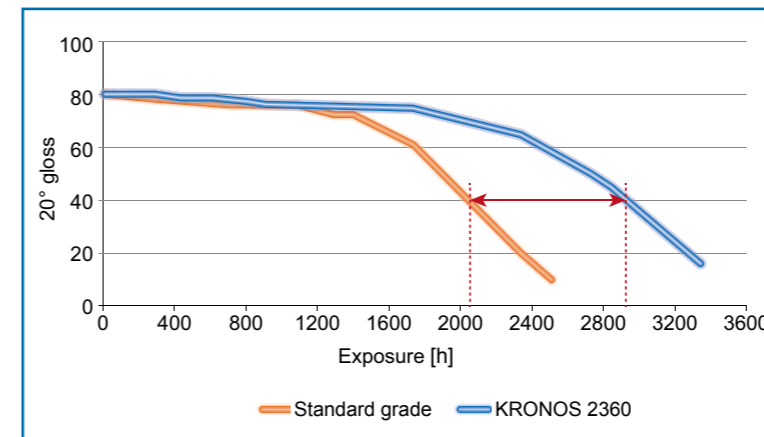

Fig. 1: Gloss retention under artificial weathering conditions

Fig. 2: Schematic diagram of the dense-skin design of KRONOS 2360

Fig. 3: Comparison: Gloss retention of various dense-skin pigments

Fig. 4: Grindometer values of solvent-borne industrial coatings